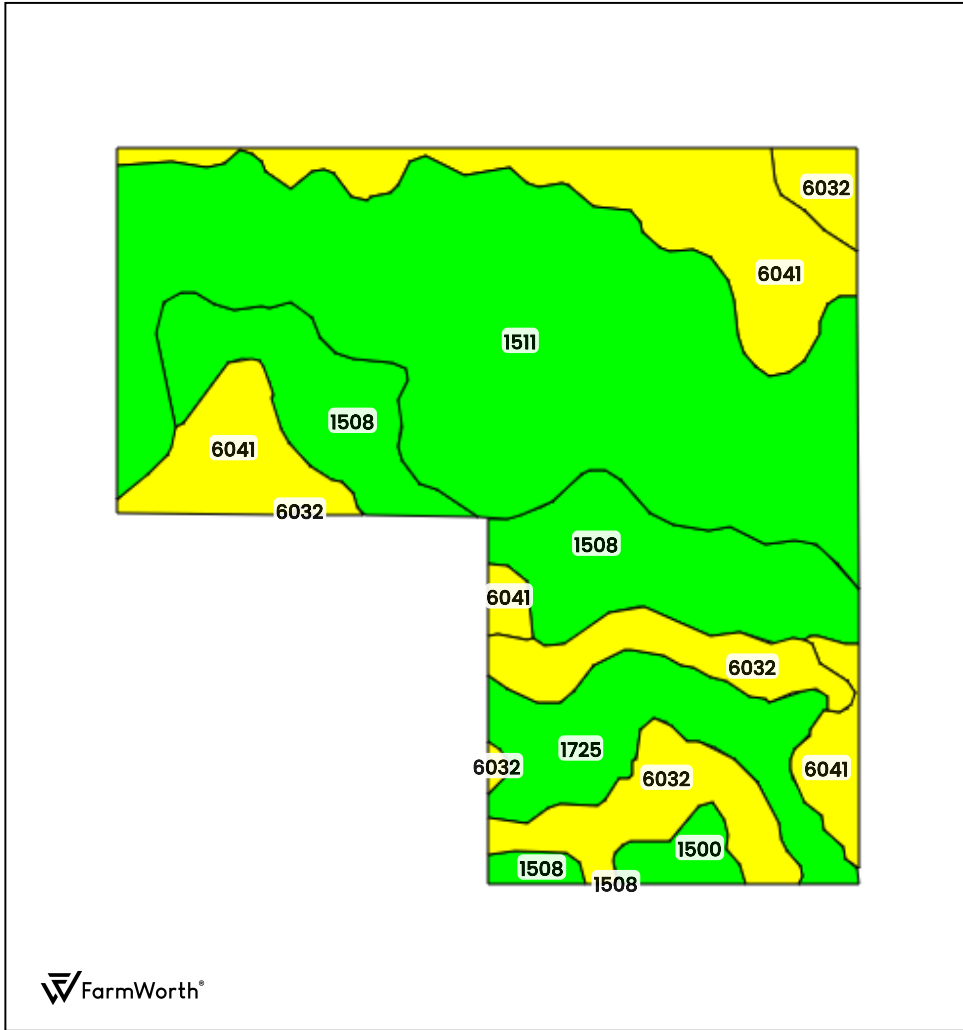

LOCKWOOD ORGANIC 480 (480.00 AC TOTAL, 396.64 AC TILLABLE)

TOTAL SOILS

County: **Kimball County, NE**
 Location: **07-16N-56W**
 Township: **Antelope precinct**
 Acres: **480.00**
 Date: **06/11/2026**

FarmWorth, LLC makes no warranties, express or implied, regarding the accuracy of any information provided through FarmWorth.com. User is solely responsible for independently verifying all information prior to use and waives any claims against FarmWorth, LLC arising from inaccuracies in such information.

Code	Description	Acres	% of field	Overall NCCPI	Soil Class (Non-Irr)
1511	Altvan-Satanta fine sandy loams, 1 to 3 percent slopes	206.26	42.97 %	40	3
6041	Tassel-Blanche sandy loams, 3 to 9 percent slopes	86.64	18.05 %	16	6
1508	Altvan-Eckley complex, 3 to 9 percent slopes	83.40	17.37 %	26	4
6032	Tassel-Blanche complex, 9 to 30 percent slopes	53.62	11.17 %	15	6
1725	Rosebud loam, 0 to 1 percent slopes	42.24	8.80 %	32	2
1500	Altvan fine sandy loam, 1 to 3 percent slopes	7.85	1.64 %	34	3
Average:				29.6	

Soils data provided by USDA and NRCS.