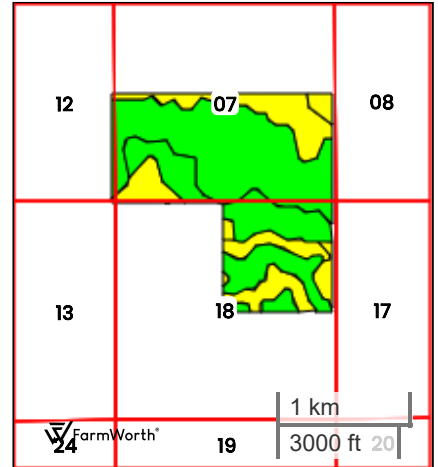

LOCKWOOD ORGANIC 480 (480.00 AC TOTAL, 396.64 AC TILLABLE)

TOTAL SOILS

County: **Kimball County, NE**
 Location: **07-16N-56W**
 Township: **Antelope precinct**
 Acres: **480.00**
 Date: **06/11/2026**

FarmWorth, LLC makes no warranties, express or implied, regarding the accuracy of any information provided through FarmWorth.com. User is solely responsible for independently verifying all information prior to use and waives any claims against FarmWorth, LLC arising from inaccuracies in such information.

Code	Description	Acres	% of field	Overall NCCPI	Soil Class (Non-Irr)
1511	Altvan-Satanta fine sandy loams, 1 to 3 percent slopes	206.26	42.97 %	40	3
6041	Tassel-Blanche sandy loams, 3 to 9 percent slopes	86.64	18.05 %	16	6
1508	Altvan-Eckley complex, 3 to 9 percent slopes	83.40	17.37 %	26	4
6032	Tassel-Blanche complex, 9 to 30 percent slopes	53.62	11.17 %	15	6
1725	Rosebud loam, 0 to 1 percent slopes	42.24	8.80 %	32	2
1500	Altvan fine sandy loam, 1 to 3 percent slopes	7.85	1.64 %	34	3
Average:				29.6	